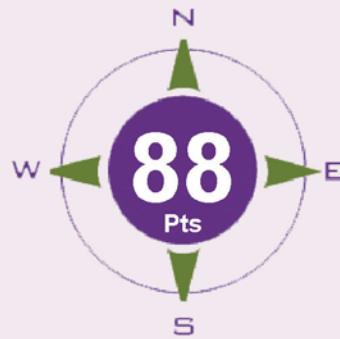

*Stephen Tanzer's
International Wine Cellar*

Tozai
"Snow Maiden"
Junmai Nigori Sake

"Rich, chewy and lush, with soft banana flavors and an attractive hint of fruit sweetness."

*Stephen Tanzer's
International Wine Cellar*