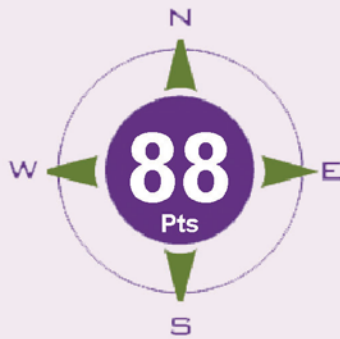

Tozai
"Snow Maiden"
Junmai Nigori Sake

"Rich, chewy and lush, with soft banana flavors and an attractive hint of fruit sweetness."

*Stephen Tanzer's
International Wine Cellar*