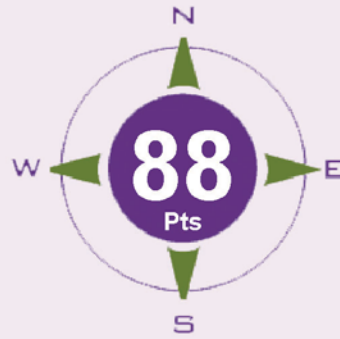

Tozai
"Snow Maiden"
Junmai Nigori Sake

"Rich, chewy and lush, with soft banana flavors and an attractive hint of fruit sweetness."

*Stephen Tanzer's
International Wine Cellar*

Tozai
"Snow Maiden"
Junmai Nigori Sake