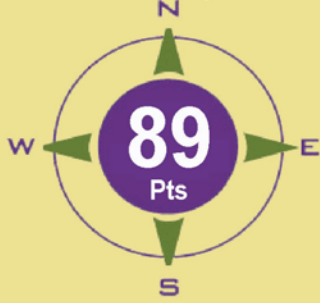

Sato No Homare
"Pride of the Village"
Junmai Ginjo Sake

"Highly aromatic nose...lime, apple, pear, strawberry, herbs, mint and licorice. Very good juiciness."

*Stephen Tanzer's
International Wine Cellar*