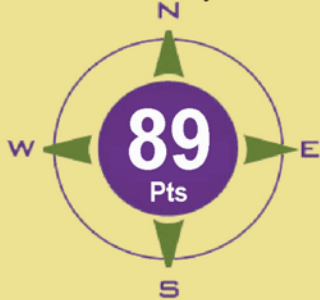

Sato No Homare
"Pride of the Village"
Junmai Ginjo Sake

"Highly aromatic nose...lime, apple, pear, strawberry, herbs, mint and licorice. Very good juiciness."

*Stephen Tanzer's
International Wine Cellar*