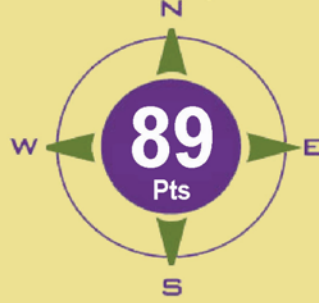

Sato No Homare
"Pride of the Village"
Junmai Ginjo Sake

"Highly aromatic nose...lime, apple, pear, strawberry, herbs, mint and licorice. Very good juiciness."

*Stephen Tanzer's
International Wine Cellar*