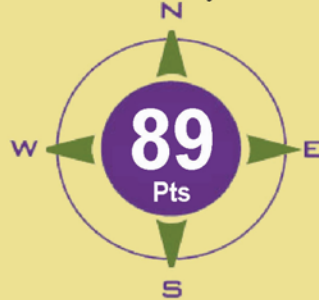

Sato No Homare
"Pride of the Village"
Junmai Ginjo Sake

"Highly aromatic nose...lime, apple, pear, strawberry, herbs, mint and licorice. Very good juiciness."

*Stephen Tanzer's
International Wine Cellar*