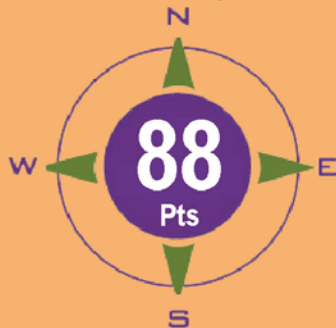

Rihaku
"Wandering Poet"
Junmai Ginjo Sake

"Flavorful & distinctly wine-like with plenty of flavor & a clean finish...reportedly [Vine Connections'] #1 seller."

*Stephen Tanzer's
International Wine Cellar*