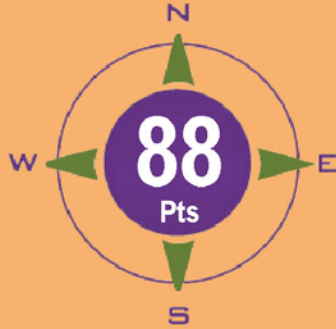

Rihaku
"Wandering Poet"
Junmai Ginjo Sake

"Flavorful & distinctly wine-like with plenty of flavor & a clean finish...reportedly [Vine Connections'] #1 seller."

*Stephen Tanzer's
International Wine Cellar*