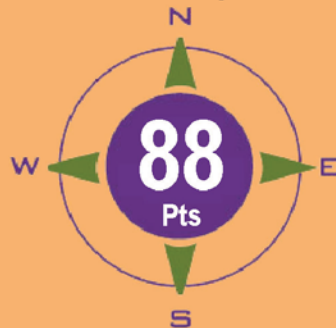

Rihaku
"Wandering Poet"
Junmai Ginjo Sake

"Flavorful & distinctly wine-like with plenty of flavor & a clean finish...reportedly [Vine Connections'] #1 seller."

*Stephen Tanzer's
International Wine Cellar*