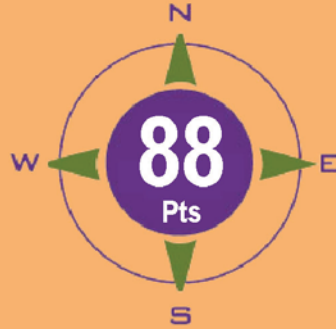

Rihaku
"Wandering Poet"
Junmai Ginjo Sake

"Flavorful & distinctly wine-like with plenty of flavor & a clean finish...reportedly [Vine Connections'] #1 seller."

*Stephen Tanzer's
International Wine Cellar*